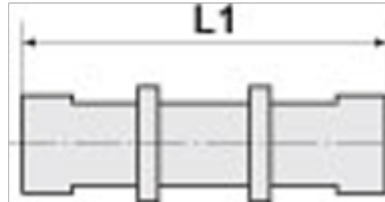

Article number: 586510168ES

Description: Stainless steel bulkhead 51.016-8 Ø8/Ø8 - M16x1

Measures

a/f = -

L1 = 34.5

NV = 19